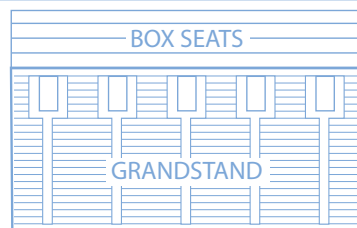

Gibson County
Fairgrounds

www.gibsoncountyfair.com