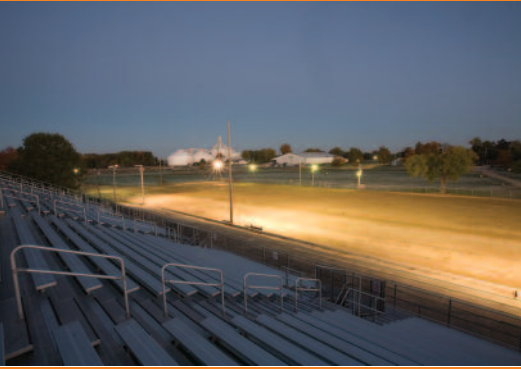

FACT SHEET

GRANDSTAND

The **Grandstand** is newly renovated with modern aluminum construction that seats 2,000 in the bleachers and another 660 in the box seats area. This venue is perfect for

tractor and truck pulls, demolition derbies, motocross competitions, and outdoor concerts. More seating is available in the event area when a stage is set up for concerts.

The Grandstand provides everything essential to a successful event:

- Restrooms nearby
- Concessions area nearby
- Handicap accessible
- Ample parking
- Controlled access

Specifications:

- 2,000 bleacher seats
- 660 box seats with folding chairs
- 380' x 290' activity area
- Separate men's and women's restrooms